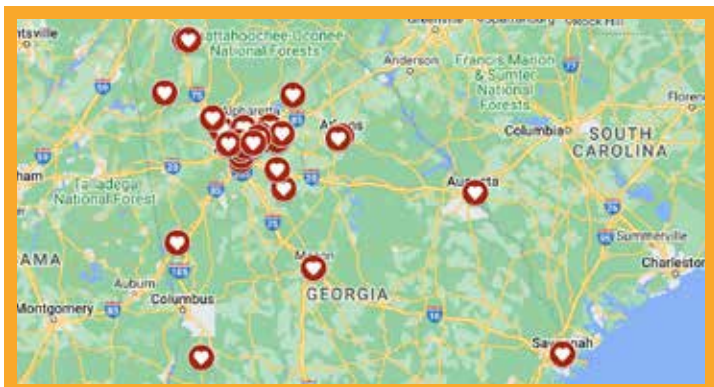

MEMBER ORGANIZATIONS

Service Area

Organization

Statewide	Aklla Sumaq
Richmond	Asociación Cultural Hispanoamericana
DeKalb	Amigos de la Comunidad
Metro	ARTE GA
DeKalb	Athenas' Warehouse
Gwinnett	Aurora Theatre, Inc.
Fulton	Caminar Latino
Troup, Atlanta	Casa Alternativa
Athens	Casa de Amistad
Whitfield	Coalición de Líderes Latinos Dalton (CLILA)
Statewide	Community Estrella
Metro	Contrapunto Art Group
Clarke, Barrow	Dignidad Inmigrante en Athens (DIA)
Metro	Ecuadorian American Chamber of Commerce
Lumpkin	El Refugio Ministry
Metro	Freedom University
DeKalb	Fundacion Adelante Guatemala
Metro	Generación Latina (GLINC)
Statewide	Georgia Association of Latino Administrators Superintendents (GALAS)
Metro	Georgia Association of Latino Elected Officials (GALEO)
Hall	Georgia Familias Unidas (GAFU)
Metro	Georgia Hispanic Chamber of Commerce (GHCC)
Metro	Georgia Hispanic Construction Association (GHCA)
Metro	Georgia Latino Law Foundation (GLLF)
Metro	Georgia Undocumented Youth Alliance (GUYA)
Statewide	Hispanic Organization Promoting Education (HoPe)
Metro	La Amistad
DeKalb, Clarke, Gwinnett	Latin American Association (LAA)
Metro	Latin American Chamber of Commerce Georgia (LACC Georgia)
Metro	Latino LinQ
Metro	LatinaLeads
Metro	Levantando Voces Latinas / Feminist Women's Health Center
DeKalb, Funton	Los Niños Primero
DeKalb	Los Vecinos de Buford Highway
Chatham, Glynn	Migrant Equity Southeast (MESE)
Fulton	Sandy Springs Mission
DeKalb	Scorza Arts Academy
Cobb, Gwinnett, Clayton	Ser Familia
Athens	Support for Immigrant Families in Crisis
Gwinnett	Trinity Outreach International
Clarke	ULEAD Athens
Rockdale, Newton	Unidos Latino Association