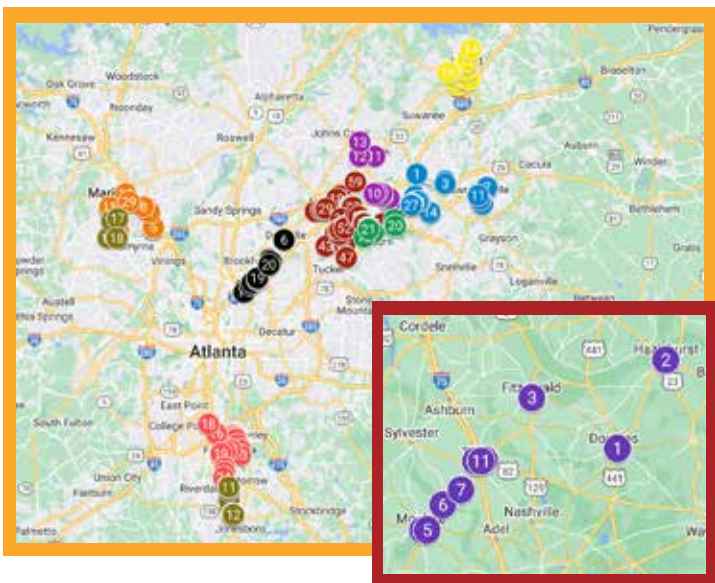

OUTREACH EFFORTS PARTNER BUSINESSES

Norcross
72 businesses

Lilburn
25 businesses

Duluth
12 businesses

Lawrenceville
28 businesses

Buford
16 businesses

Forest Park
25 businesses

Jonesboro
14 businesses

Marietta
29 businesses

Smyrna
7 businesses

Brookhaven
20 businesses

Chamblee
10 businesses

Doraville
16 businesses

Gainesville
77 businesses

South Georgia Region
11 businesses

TOTAL: 362 partner businesses all over Georgia