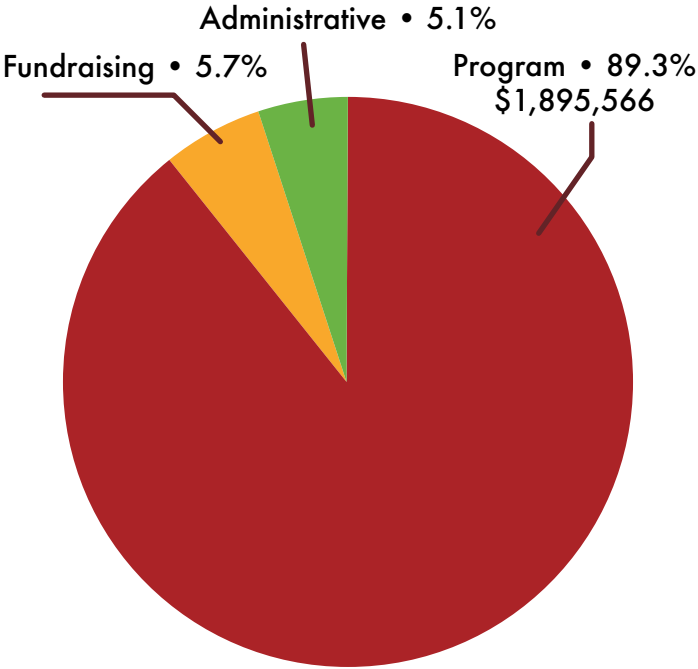

FINANCIALS AND DISTRIBUTION