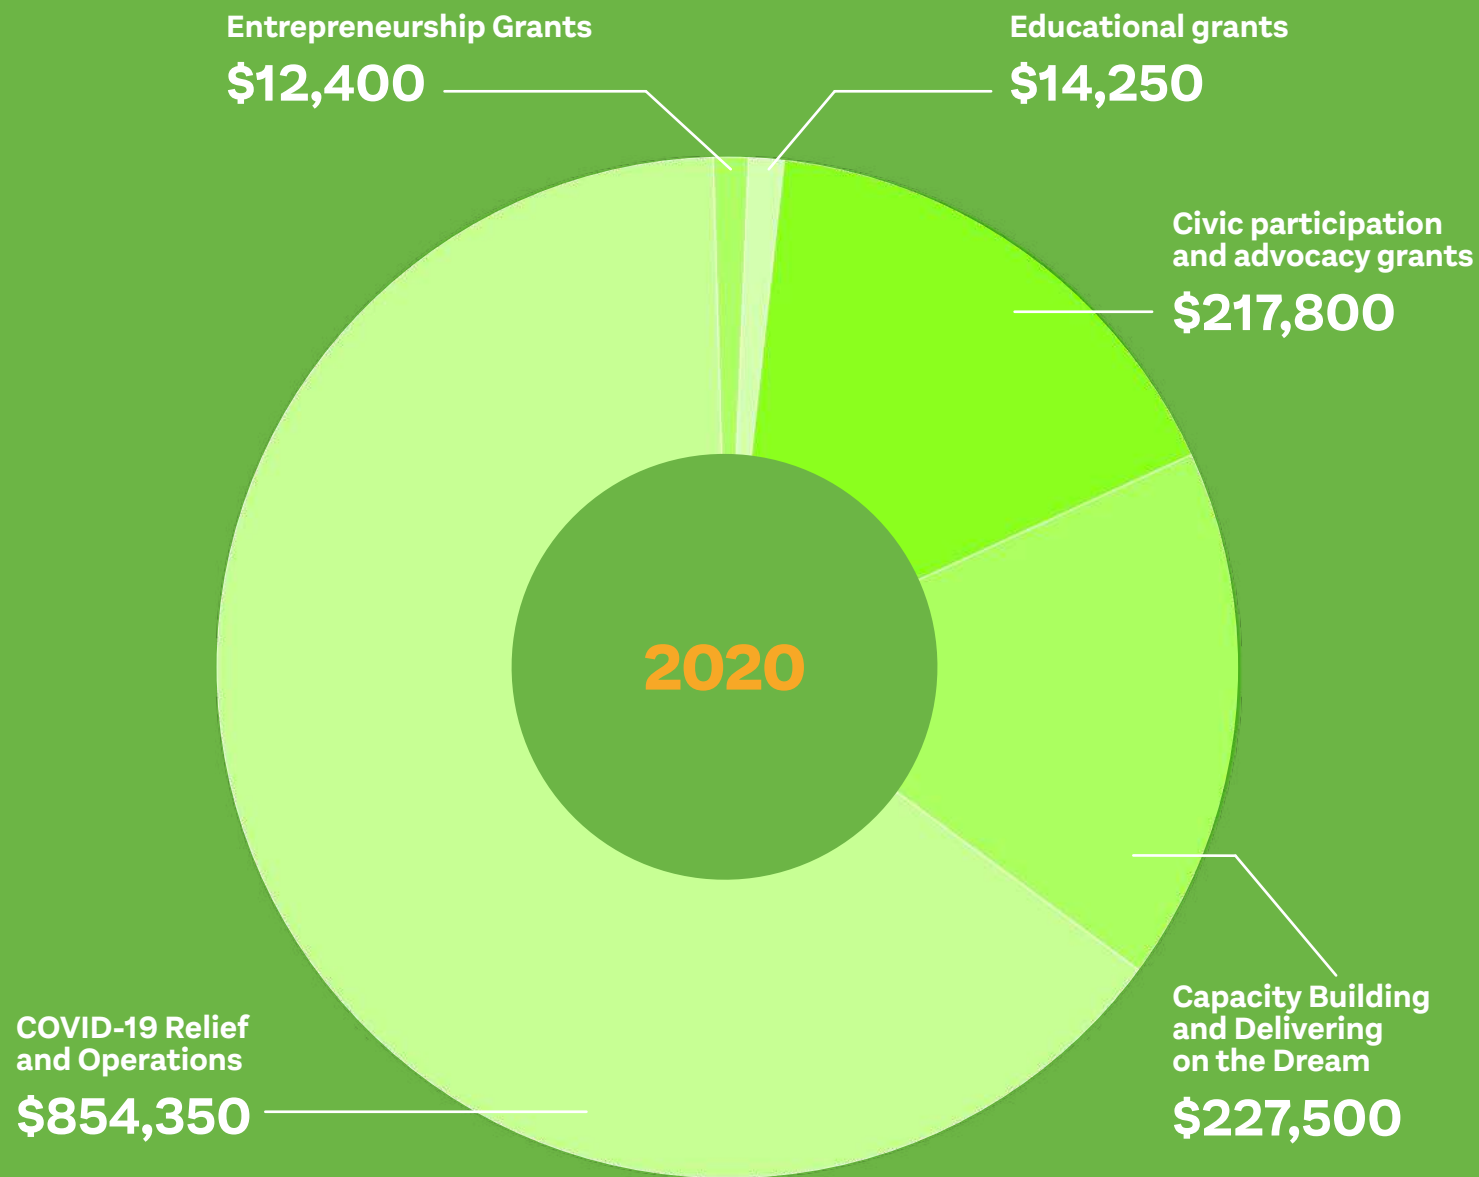

P-EBT Outreach:
103,000 Spanish speaking parents reached, 36,600 clicks to learn step by step how to fill out the form and submit information

Entrepreneurship 101:
25 graduates from a virtual program based on the UGA SBDC curriculum.

WHO ARE OUR 2020 PROGRAM GRADUATES?

At A Glance

Median age 22

100% of graduates said

they would recommend the workshop to others

had a better understanding of entrepreneurship because of the workshop

2020 Economic Opportunity & Collective Investments

2020 Finances at a Glance

\$336,747.71
Total invested protecting, defending and building community

\$865,905.14
Total invested advancing people's democracy

\$1,966,275.76
Total invested in collective investments and creating economic opportunity